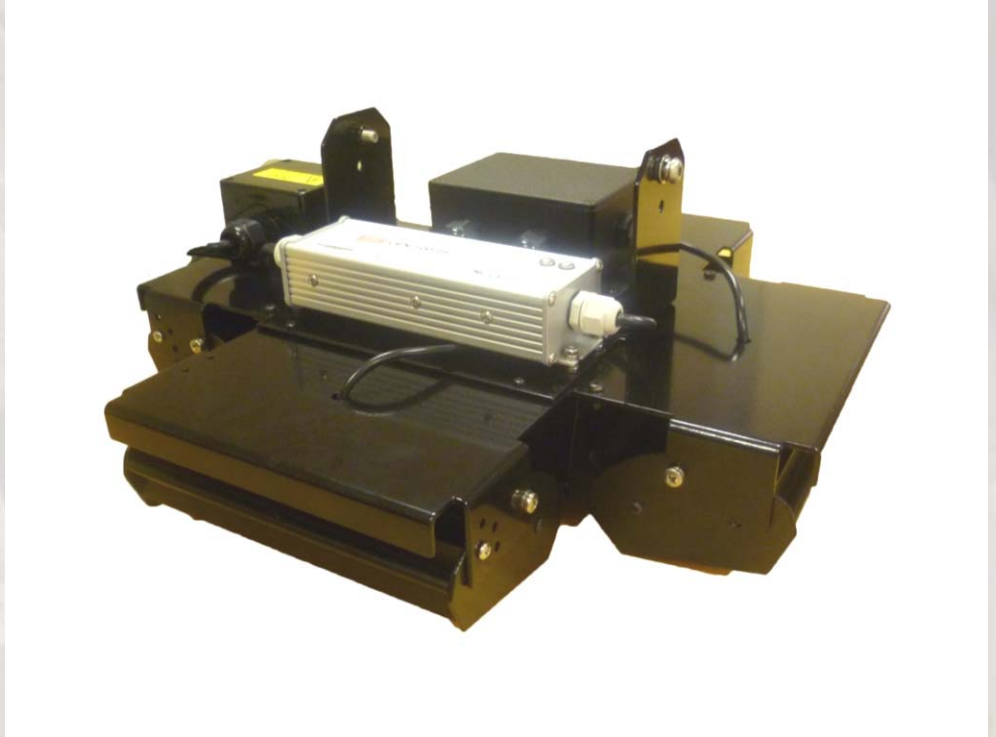

Sovereign 48 XL110 - LED Low Bay

Sovereign Range:

Sovereign 48 XL110 AC

Sovereign 72 XL110 AC

Above: Sovereign 48 XL110 - Black