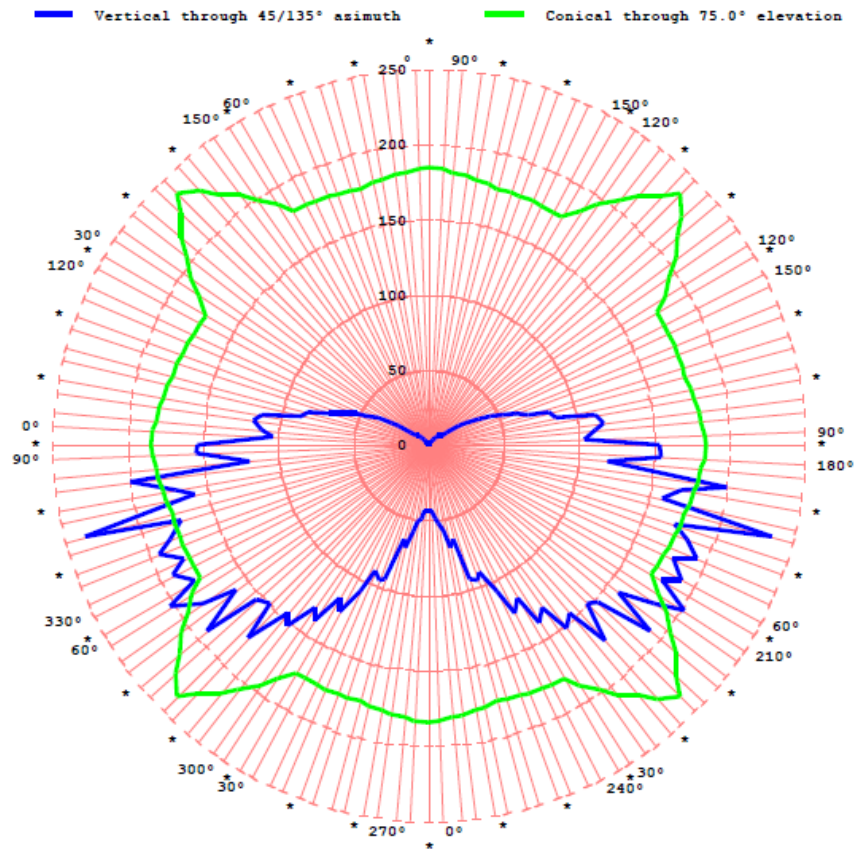

Jupiter 60 XL110 AC
Jupiter 60 XL110 DC

Specifications: Warrior 24 XL110 - LED Globe Light

	AC	DC
Product Code	WG24-A014-A1	WG24-D014-A1
Power Consumption LED's	27.36 Watts	
Power Consumption Driver	4.5 Watts	N/A
Total Power Consumption	31.86 Watts	27.36 Watts
Input Voltage	90 – 264Vac	12 VDC
Input Frequency	47 – 63Hz	N/A
Light Source	1.14 W High Power LED	
LED QTY	24	
Total LED Output	2640 lm	
LED Driver Efficiency (Typ.)	85%	
LED Colour	Cool White	
Colour Temp (K)	5400 - 6300 degrees K (Standard)	
CRI	Ra>70	
LED Lifespan	100,000 Hours	
Operating Temperature	-30 degrees C to + 50 degrees C	
Working Humidity	0 ~ 95%	
Turn on time	100ns	
Product Size (mm)	444mm x 444mm x 530mm	
Unit colour	Black – Anti-corrosion resistant polyester coating	
Net Weight	6 Kg	
Mounting	76mm dia column spigot	
Protection Rate	IP65	
Certification	RoHS, CE	
Warranty	3 Years	

Jupiter 24 XL110 AC
Jupiter 24 XL110 DC

Jupiter 36 XL110 AC
Jupiter 36 XL110 DC

Jupiter 48 XL110 AC
Jupiter 48 XL110 DC

Jupiter 60 XL110 AC
Jupiter 60 XL110 DC

Above: CAD diagram for Warrior 24 XL110 – LED Globe Light

Average Principal Vertical & Principal Conical Luminous Intensities (cd)

Above: Average Principal Axes Luminous Intensities (cd)

Gemma LIGHTING LIMITED

Unit 3, Marshlands Spur
Farlington
Portsmouth
Hampshire
PO6 1RX