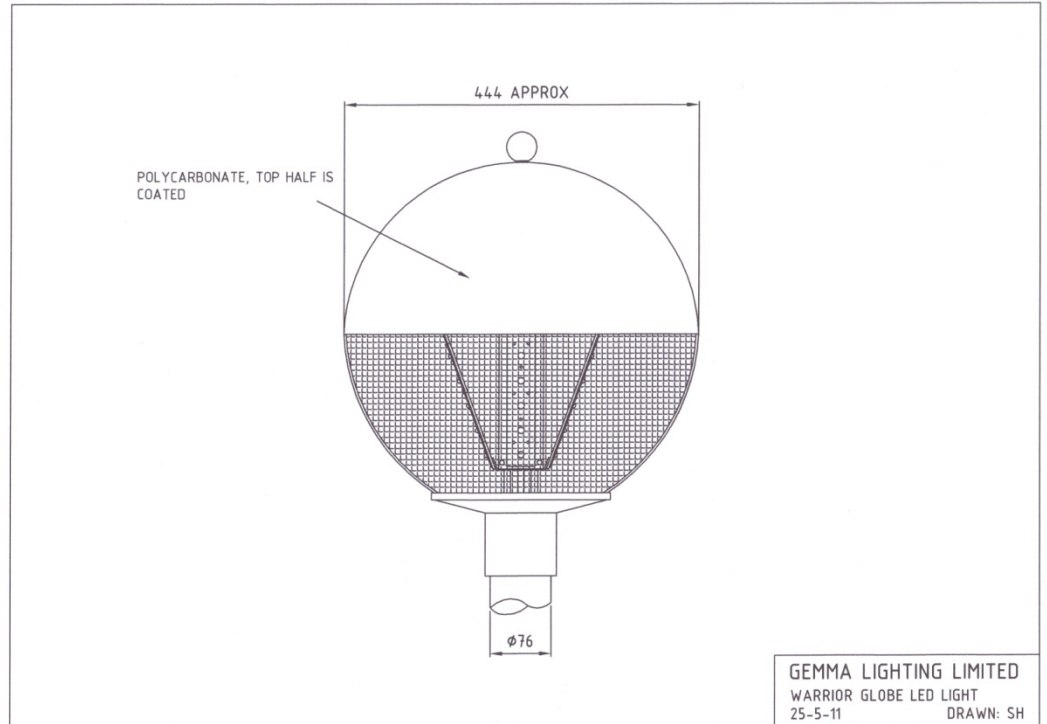

Alternative Products

Jupiter LED Street Light Range

Jupiter 24 XL110 AC
Jupiter 24 XL110 DC

Jupiter 36 XL110 AC
Jupiter 36 XL110 DC

Jupiter 48 XL110 AC
Jupiter 48 XL110 DC

Jupiter 60 XL110 AC
Jupiter 60 XL110 DC

Above: CAD diagram for Warrior 24 XL110 – LED Globe Light