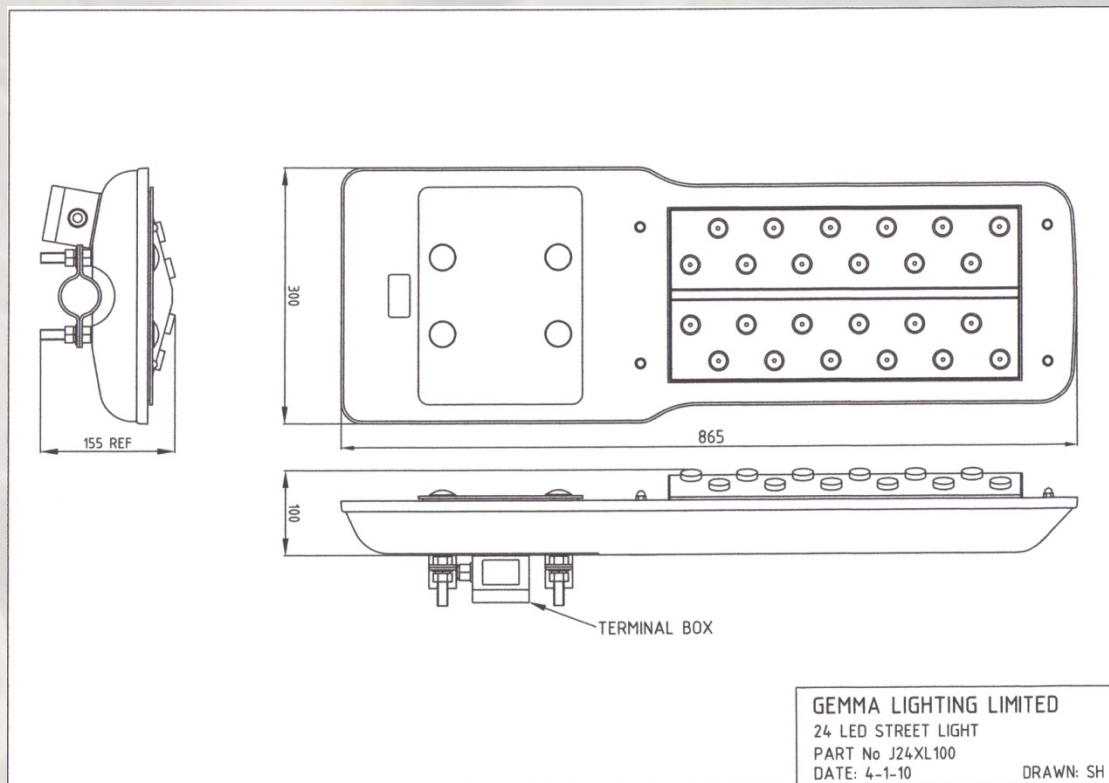

	AC	DC
Product Code	J-24-4-2A-B	J-24-4-1D-B
Power Consumption	28 Watts	24 Watts
Input Voltage	230V AC 50Hz / 110V AC 60Hz	12 VDC
Light Source	1W High Power LED	
LED QTY	24	
Total LED Output	2400 lm	
Operating Lumens at 25°C	1920 lm	
LED Colour	Cool White	
Colour Temp (K)	6300 degrees K	
CRI	Ra>70	
LED Lifespan	>50,000 Hours	
Operating Temperature	-30 degrees C to + 70 degrees C	
Working Humidity	0 ~ 95%	
Turn on time	100ns	
Product Size (mm)	865 x 300 x 100	
Unit colour	Silver	
Net Weight	8.55 Kg	
Mounting	Supplied with adjustable 'C' type clamps for Outreach Mounting Arms with a Min of 43mmØ and Max of 56mmØ (Standard)	
Protection Rate	IP66 (Light Engine & Power Supply)	
Certification	RoHS, CE	
Warranty	3 Years	

Jupiter LED Street Light Range

Jupiter 24 XL100 AC
Jupiter 24 XL100 DC

Jupiter 36 XL100 AC
Jupiter 36 XL100 DC

Jupiter 48 XL100 AC
Jupiter 48 XL100 DC

Jupiter 60 XL100 AC
Jupiter 60 XL100 DC

Above: CAD diagram for Jupiter 24 XL100 – LED Street Light