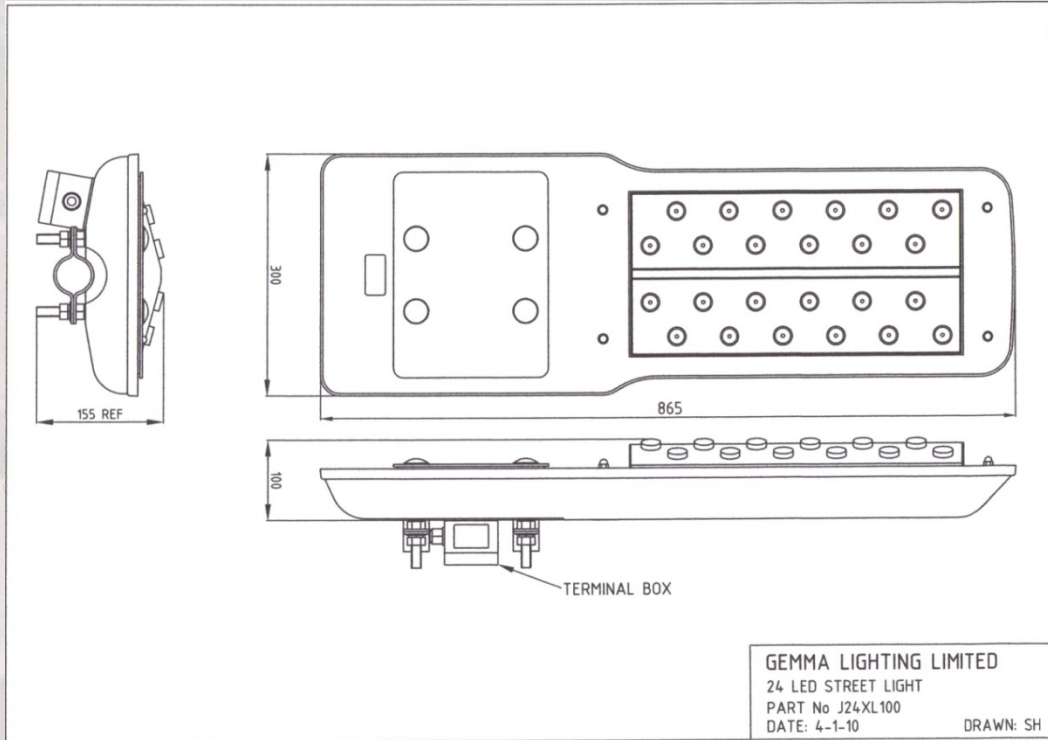

### Specifications: Jupiter 24 XL110 - LED Street Light

	AC	DC
<b>Product Code</b>	J24-001-B3	J24-D001-C1
<b>Power Consumption LED's</b>	27.36 Watts	
<b>Power Consumption Driver</b>	4.5 Watts	N/A
<b>Total Power Consumption</b>	31.86 Watts	27.36 Watts
<b>Input Voltage</b>	90 – 264Vac	12 VDC
<b>Input Frequency</b>	47 – 63Hz	N/A
<b>Light Source</b>	1.14W High Power LED	
<b>LED QTY</b>	24	
<b>Total LED Output</b>	2640 lm	
<b>Operating Lumens at 25°c</b>	2112 lm	
<b>LED Colour</b>	Cool White	
<b>Colour Temp (K)</b>	6300 degrees K	
<b>CRI</b>	Ra>70	
<b>LED Lifespan</b>	50,000 > 80,000 Hours	
<b>Operating Temperature</b>	-30 degrees C to + 50 degrees C	
<b>Working Humidity</b>	0 ~ 95%	
<b>Turn on time</b>	100ns	
<b>Product Size (mm)</b>	865 x 300 x 100	
<b>Unit colour</b>	Silver	
<b>Net Weight</b>	8.55 Kg	
<b>Mounting</b>	Supplied with adjustable 'C' type clamps for Outreach Mounting Arms with a Min of 43mmØ and Max of 56mmØ (Standard)	
<b>Protection Rate</b>	IP66 (Light Engine & Power Supply)	
<b>Certification</b>	RoHS, CE	
<b>Warranty</b>	3 Years	

## Jupiter LED Street Light Range

Jupiter 24 XL110 AC  
Jupiter 24 XL110 DC

Jupiter 36 XL110 AC  
Jupiter 36 XL110 DC

Jupiter 48 XL110 AC  
Jupiter 48 XL110 DC

Jupiter 60 XL110 AC  
Jupiter 60 XL110 DC

Above: CAD diagram for Jupiter 24 XL110 – LED Street Light