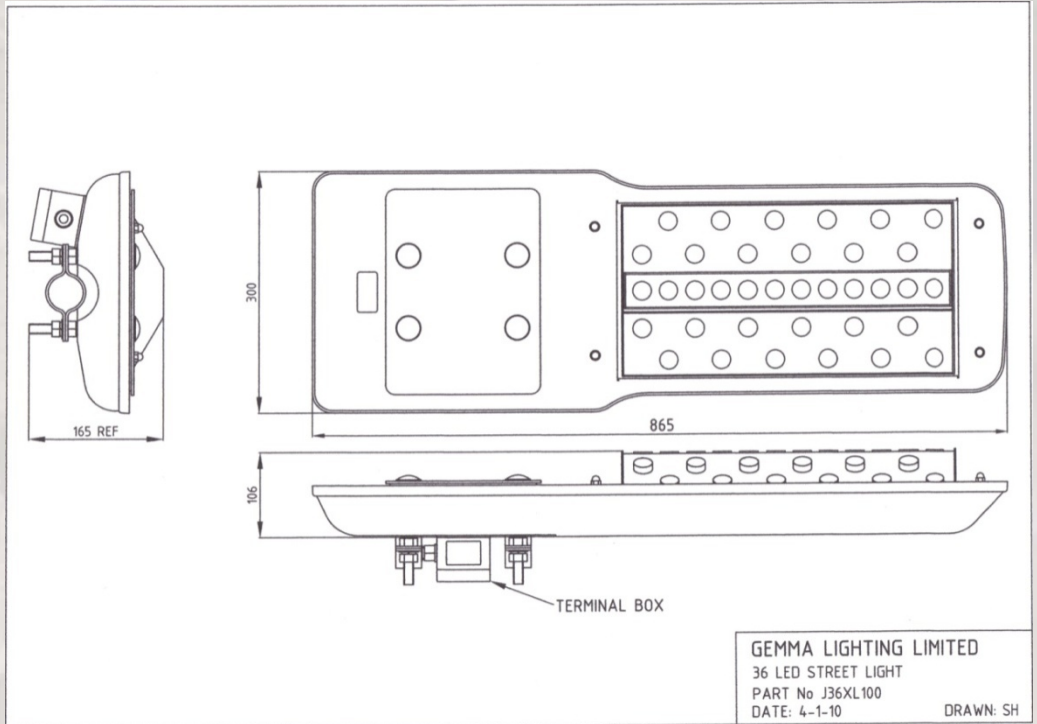

Specifications: Jupiter 36 XL110 - LED Street Light

	AC	DC
Product Code	J36-A001-C2	J36-D001-B3
Power Consumption LED's	41.04 Watts	
Power Consumption Driver	9 Watts	N/A
Total Power Consumption	50.04 Watts	41.04 Watts
Input Voltage	90 – 264Vac	12 VDC
Input Frequency	47 – 63Hz	N/A
Light Source	1.14W High Power LED	
LED QTY	36	
Total LED Output	3960 lm	
Operating Lumens at 25°c	3168 lm	
LED Colour	Cool White	
Colour Temp (K)	6300 degrees K	
CRI	Ra>70	
LED Lifespan	50,000 > 80,000 Hours	
Operating Temperature	-30 degrees C to + 50 degrees C	
Working Humidity	0 ~ 95%	
Turn on time	100ns	
Product Size (mm)	865 x 300 x 100	
Unit colour	Silver	
Net Weight	8.55 Kg	
Mounting	Supplied with adjustable 'C' type clamps for Outreach Mounting Arms with a Min of 43mmØ and Max of 56mmØ (Standard)	
Protection Rate	IP66 (Light Engine & Power Supply)	
Certification	RoHS, CE	
Warranty	3 Years	

Jupiter LED Street Light Range

Jupiter 24 XL110 AC
Jupiter 24 XL110 DC

Jupiter 36 XL110 AC
Jupiter 36 XL110 DC

Jupiter 48 XL110 AC
Jupiter 48 XL110 DC

Jupiter 60 XL110 AC
Jupiter 60 XL110 DC

Above: CAD diagram for Jupiter 36 XL110 – LED Street Light