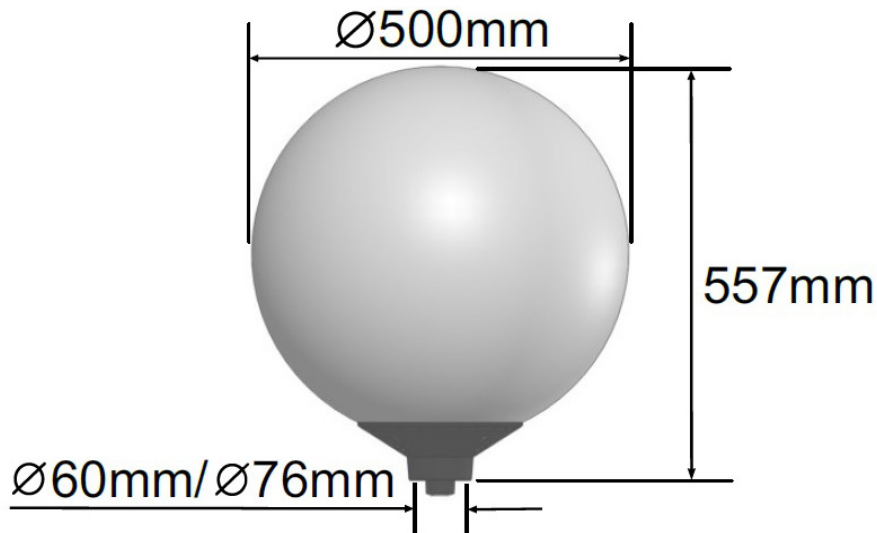

# Albion 30W - LED Globe Post Top

## Features & Benefits

Mini Photocell. To order, change xxxx-xxx-00x-xx to xxxx-xxx-04x-xx.

- LED rating 3,960lm (4K & 6K).
- LED rating 3,350lm (3K).
- Luminaire flux 2,950lm (4K & 6K).
- Luminaire flux 2,496lm (3K).
- Total wattage 30W.
- Warm White (3K), Neutral White (4K) and Cool White (6K) colour temperature options.
- IP65/IK08 rated.
- -20 to +40°C operating temperature.
- LED life span > 100,000hrs.
- Osram LED and Osram Driver.
- Easy access to LED and Driver via a removable head.
- Options available include Mini Photocell, Dali and spigot size.
- Manufactured from UV stabilised polycarbonate.
- Prismatic refractor inside for high uniformity.

# Dimensions