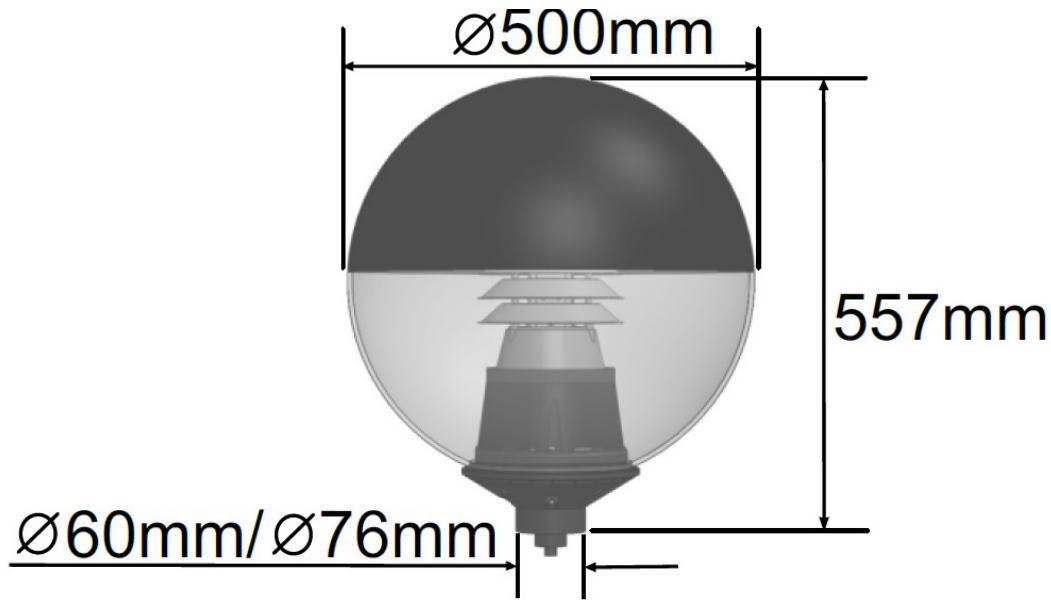

Dimensions

Specifications

Jaguar 30W

Item Number	Description	Light Source	LED Rating (lm)	Total Wattage (W)	CCT(K)	CRI	Voltage (VAC)	Driver Current (mA)	Luminaire Flux (lm)	Luminaire Efficacy (lm/W)	Kg	Unit Colour	Spigot Size (mm)
Standard - Black Top - 76mm Spigot													
JG30-A3C-00B-76	Jaguar-30W-LED-AC-6K-Std-Black-76mm	LED	3,960	30	6K	Ra>70	220-240	350	3,445	115	5	Black	76
JG30-A3N-00B-76	Jaguar-30W-LED-AC-4K-Std-Black-76mm	LED	3,960	30	4K	Ra>70	220-240	350	3,445	115	5	Black	76
JG30-A3W-00B-76	Jaguar-30W-LED-AC-3K-Std-Black-76mm	LED	3,350	30	3K	Ra>80	220-240	350	2,915	97	5	Black	76
Standard - Black Top - 60mm Spigot													
JG30-A3C-00B-60	Jaguar-30W-LED-AC-6K-Std-Black-60mm	LED	3,960	30	6K	Ra>70	220-240	350	3,445	115	5	Black	60
JG30-A3N-00B-60	Jaguar-30W-LED-AC-4K-Std-Black-60mm	LED	3,960	30	4K	Ra>70	220-240	350	3,445	115	5	Black	60
JG30-A3W-00B-60	Jaguar-30W-LED-AC-3K-Std-Black-60mm	LED	3,350	30	3K	Ra>80	220-240	350	2,915	97	5	Black	60
Standard - Black Top - Mini Photocell - 76mm Spigot													
JG30-A3C-04B-76	Jaguar-30W-LED-AC-6K-Std-M/Photocell-Black-76mm	LED	3,960	30	6K	Ra>70	220-240	350	3,445	115	5	Black	76
JG30-A3N-04B-76	Jaguar-30W-LED-AC-4K-Std-M/Photocell-Black-76mm	LED	3,960	30	4K	Ra>70	220-240	350	3,445	115	5	Black	76
JG30-A3W-00B-76	Jaguar-30W-LED-AC-3K-Std-M/Photocell-Black-76mm	LED	3,350	30	3K	Ra>80	220-240	350	2,915	97	5	Black	76
Standard - Black Top - Mini Photocell - 60mm Spigot													
JG30-A3C-04B-60	Jaguar-30W-LED-AC-6K-Std-M/Photocell-Black-60mm	LED	3,960	30	6K	Ra>70	220-240	350	3,445	115	5	Black	60
JG30-A3N-04B-60	Jaguar-30W-LED-AC-4K-Std-M/Photocell-Black-60mm	LED	3,960	30	4K	Ra>70	220-240	350	3,445	115	5	Black	60
JG30-A3W-04B-60	Jaguar-30W-LED-AC-3K-Std-M/Photocell-Black-60mm	LED	3,350	30	3K	Ra>80	220-240	350	2,915	97	5	Black	60

(table continued overleaf)