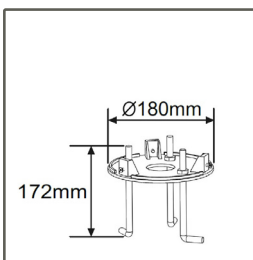

Root Mounting Kit. To be ordered separately, code: FIX 0053.