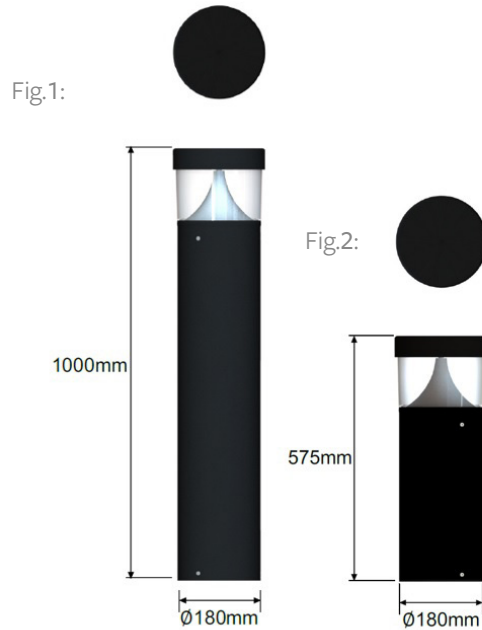

Dimensions

Fig.1: Regular Bollard.
Fig.2: Small (Short/Mini) Bollard.

Specifications

Cosham 20W

Item Number	Description	Light Source	LED Rating (lm)	Total Wattage (W)	CCT (K)	CRI	Voltage (VAC)	Driver Current (mA)	Luminaire Flux (lm)	Luminaire Efficacy (lm/W)	Kg	Height (mm)	Unit Colour
Standard													
CB20-A3C-00-B	Cosham-20W-LED-AC-6K-Std-Black	LED	2,640	20	6K	Ra>70	220-240	350	2,249	112	6.4	1000	Black
CB20-A3N-00-B	Cosham-20W-LED-AC-4K-Std-Black	LED	2,640	20	4K	Ra>70	220-240	350	2,249	112	6.4	1000	Black
CB20-A3W-00-B	Cosham-20W-LED-AC-3K-Std-Black	LED	2,233	20	3K	Ra>80	220-240	350	1,898	95	6.4	1000	Black
Standard - Mini Photocell													
CB20-A3C-04-B	Cosham-20W-LED-AC-6K-Std-M/Photocell-Black	LED	2,640	20	6K	Ra>70	220-240	350	2,249	112	6.4	1000	Black
CB20-A3N-04-B	Cosham-20W-LED-AC-4K-Std-M/Photocell-Black	LED	2,640	20	4K	Ra>70	220-240	350	2,249	112	6.4	1000	Black
CB20-A3W-04-B	Cosham-20W-LED-AC-3K-Std-M/Photocell-Black	LED	2,233	20	3K	Ra>80	220-240	350	1,898	95	6.4	1000	Black
Standard - Emergency													
CB20-A3C-01-B	Cosham-20W-LED-AC-6K-Std-E3-Black	LED	2,640	20	6K	Ra>70	220-240	350	2,249	112	7.2	1000	Black
CB20-A3N-01-B	Cosham-20W-LED-AC-4K-Std-E3-Black	LED	2,640	20	4K	Ra>70	220-240	350	2,249	112	7.2	1000	Black
CB20-A3W-01-B	Cosham-20W-LED-AC-3K-Std-E3-Black	LED	2,233	20	3K	Ra>80	220-240	350	1,898	95	7.2	1000	Black
Standard - Mini Photocell - Emergency													
CB20-A3C-10-B	Cosham-20W-LED-AC-6K-Std-M/Photocell-E3-Black	LED	2,640	20	6K	Ra>70	220-240	350	2,249	112	7.2	1000	Black
CB20-A3N-10-B	Cosham-20W-LED-AC-4K-Std-M/Photocell-E3-Black	LED	2,640	20	4K	Ra>70	220-240	350	2,249	112	7.2	1000	Black
CB20-A3W-10-B	Cosham-20W-LED-AC-3K-Std-M/Photocell-E3-Black	LED	2,233	20	3K	Ra>80	220-240	350	1,898	95	7.2	1000	Black

(table continued overleaf)