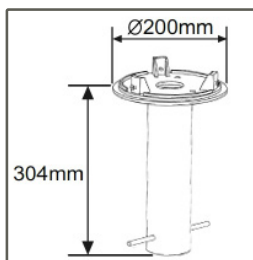

Cosham 20W - LED Bollard

Bollard Lighting

Features & Benefits

Root Mounting Kit. To be ordered separately, code: FIX 0053.

300mm Bolt-on Root Mounting. To be ordered separately, code: FIX 0054.

Factory fitted Spill Shield. To order, change CB20-xxx-xx-x to CBH20-xxx-xx-x.

- LED rating 2,640lm (4K & 6K).
- LED rating 2,233lm (3K).
- Luminaire flux 2,249lm (4K & 6K).
- Luminaire flux 1,898lm (3K).
- Total wattage 20W.
- Warm White (3K), Neutral White (4K) and Cool White (6K) colour temperature options.
- IP65 / IK10 rated.
- -20 to +40°C operating temperature (Emergency 0 to +40°C).
- LED life span > 100,000hrs.
- Osram LED and Osram driver.
- Easy access to LED and driver via a removable head.
- Options available include Bolt-on Root Mount, 180° Spill Shield, Dali, Mini Photocell and 3hr Emergency.
- Tamper proof fixings for increased vandal resistance.
- Fused main terminal block.
- Small (Mini/Short) bollard version available.