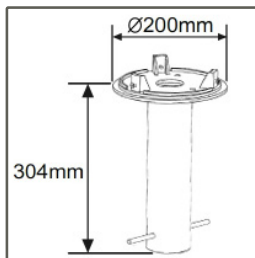

300mm Bolt-on Root Mounting. To be ordered separately, code: FIX 0054.