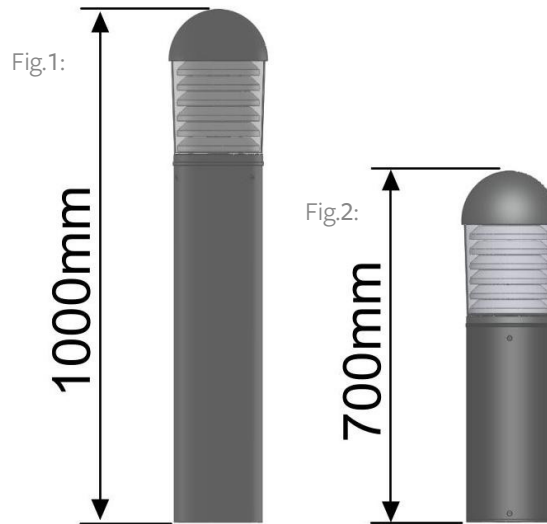

- LED rating 2,640lm (4K & 6K).
- LED rating 2,233lm (3K).
- Luminaire flux 1,848lm (4K & 6K).
- Luminaire flux 1,563lm (3K).
- Total wattage 20W.
- Warm White (3K), Neutral White (4K) and Cool White (6K) colour temperature options.
- IP55 / IK10 rated.
- -20 to +40°C operating temperature (Emergency 0 to +40°C).
- LED Life span > 100,000hrs.
- Osram LED and Osram Driver.
- Easy access to LED and Driver via a removable head.
- Options available include Bolt-on Root Mount, 180° Spill Shield, Dali, Mini Photocell and 3hr Emergency.
- Aluminium louvres for optimum performance and minimal upward light.
- Tamper proof fixings for increased vandal resistance.
- Manufactured from extruded die-cast aluminium with strong UV stabilised polycarbonate diffuser.
- Small (Mini/Short) bollard version available.

# Dimensions

Fig.1: Regular Bollard.  
Fig.2: Small (Short/Mini) Bollard.

## Specifications