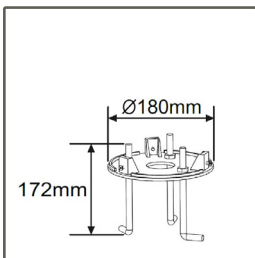

Root Mounting Kit. To be ordered separately, code: FIX 0053.