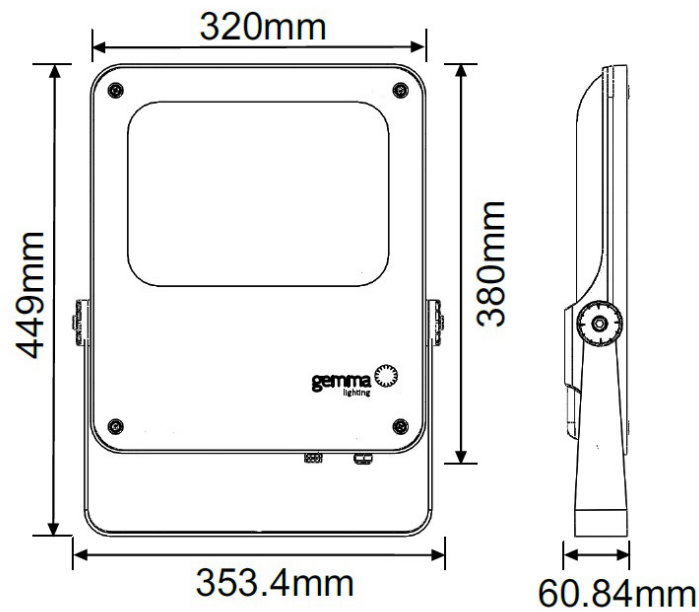

Drayton 200W - LED Flood Light

Flood Lighting

Features & Benefits

- LED rating 24,500lm (4K).
- LED rating 20,703lm (3K).
- Luminaire flux 23,275lm (4K).
- Luminaire flux 19,667lm (3K).
- Total wattage 200W.
- Warm White (3K) & Neutral White (4K) colour temperature options.
- IP65 / IK08 rated.
- -20 to +40 operating temperature.
- LED life span > 65,000hrs.
- Universal bracket for T/Bar bracket and wall fixing.
- 4mm thick toughened glass panel.
- Pre-wired with 700mm of cable.
- 3 optics types offering Symmetrical and Asymmetrical light distributions.

Painted Options

Dimensions

Specifications

Drayton 200W

Item Number	Description	Light Source	LED Rating (lm)	Total Wattage (W)	CCT (K)	CRI	Voltage (VAC)	Driver Current (mA)	Luminaire Flux (lm)	Luminaire Efficacy (lm/W)	Kg	Unit Colour
Standard - Optic 1												
DR200-AN-00B-1	Drayton-200W-LED-AC-4K-Std-Black-Optic 1	LED	24,500	200	4K	Ra>70	220-240	-	23,275	116	9	Black
DR200-AW-00B-1	Drayton-200W-LED-AC-3K-Std-Black-Optic 1	LED	20,703	200	3K	Ra>80	220-240	-	19,667	98	9	Black
Standard - Optic 2												
DR200-AN-00B-2	Drayton-200W-LED-AC-4K-Std-Black-Optic 2	LED	24,500	200	4K	Ra>70	220-240	-	23,275	116	9	Black
DR200-AW-00B-2	Drayton-200W-LED-AC-3K-Std-Black-Optic 2	LED	20,703	200	3K	Ra>80	220-240	-	19,667	98	9	Black
Standard - Optic 3												
DR200-AN-00B-3	Drayton-200W-LED-AC-4K-Std-Black-Optic 3	LED	24,500	200	4K	Ra>70	220-240	-	23,275	116	9	Black
DR200-AW-00B-3	Drayton-200W-LED-AC-3K-Std-Black-Optic3	LED	20,703	200	3K	Ra>80	220-240	-	19,667	98	9	Black

Legend: **Std** = Standard.

3K = Warm White (3000K). **4K** = Neutral White (4000K). **WW** = Warm White. **NW** = Neutral White.

NB: Nema Socket supplied with 700mm cable. Nema Photocell not included, to order separately, use code: LIT-0010.