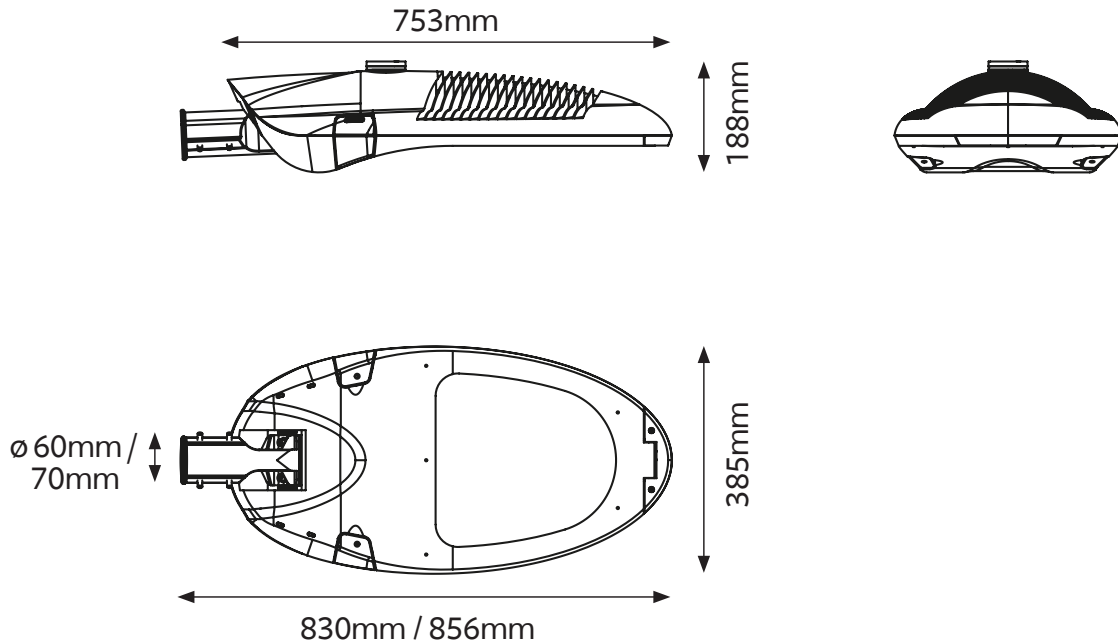

* 5 Year manufacturer's warranty.

Dimensions

Add-Ons

Spigot Adaptors available, contact sales for information.

Outreach arms available, contact sales for information.

Spill Shields available, contact sales for information.