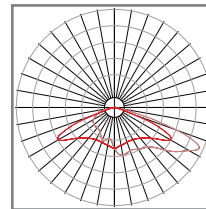

Optic 2 - IESNA Type V (circular 360°) beam for wide area lighting such as car parks.