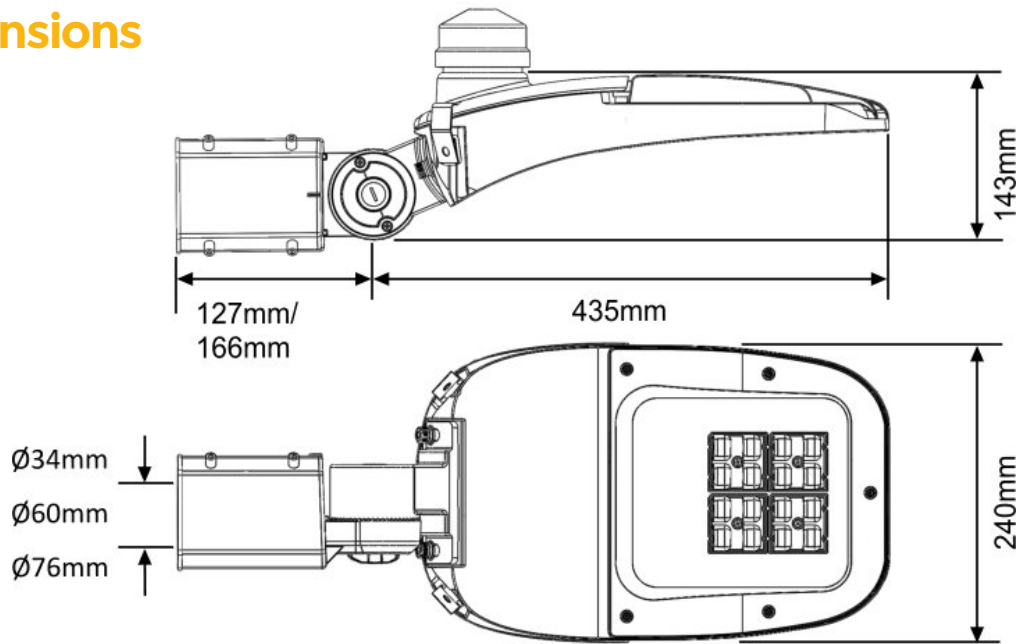

NB: additional RAL colours on request.

Dimensions

NB: Drawing shown with optional Nema Socket & Photocell.

Specifications

Farlington 30W

Item Number	Description	Light Source	LED Rating (lm)	Total Wattage (W)	CCT (K)	CRI	Voltage (VAC)	Driver Current (mA)	Luminaire Flux (lm)	Luminaire Efficacy (lm/W)	Kg	Unit Colour	Spigot Size (mm)
Standard - 76mm Spigot													
F30-A5C-00G-76-1	Farlington-30W-LED-AC-6K-Std-Grey-76mm-Optic1	LED	3,920	30	6K	Ra>70	220-240	525	3,450	115	6	Grey	76
F30-A5N-00G-76-1	Farlington-30W-LED-AC-4K-Std-Grey-76mm-Optic1	LED	3,920	30	4K	Ra>70	220-240	525	3,450	115	6	Grey	76
F30-A5W-00G-76-1	Farlington-30W-LED-AC-3K-Std-Grey-76mm-Optic1	LED	3,317	30	3K	Ra>80	220-240	525	2,919	97	6	Grey	76
Standard - 60mm Spigot													
F30-A5C-00G-60-1	Farlington-30W-LED-AC-6K-Std-Grey-60mm-Optic1	LED	3,920	30	6K	Ra>70	220-240	525	3,450	115	6	Grey	60
F30-A5N-00G-60-1	Farlington-30W-LED-AC-4K-Std-Grey-60mm-Optic1	LED	3,920	30	4K	Ra>70	220-240	525	3,450	115	6	Grey	60
F30-A5W-00G-60-1	Farlington-30W-LED-AC-3K-Std-Grey-60mm-Optic1	LED	3,317	30	3K	Ra>80	220-240	525	2,919	97	6	Grey	60
Standard - Nema Socket - 76mm Spigot													
F30-A5C-05G-76-1	Farlington-30W-LED-AC-6K-Std-NemaSocket-Grey-76mm-Optic1	LED	3,920	30	6K	Ra>70	220-240	525	3,450	115	6	Grey	76
F30-A5N-05G-76-1	Farlington-30W-LED-AC-4K-Std-NemaSocket-Grey-76mm-Optic1	LED	3,920	30	4K	Ra>70	220-240	525	3,450	115	6	Grey	76
F30-A5W-05G-76-1	Farlington-30W-LED-AC-3K-Std-NemaSocket-Grey-76mm-Optic1	LED	3,317	30	3K	Ra>80	220-240	525	2,919	97	6	Grey	76
Standard - Nema Socket - 60mm Spigot													
F30-A5C-05G-60-1	Farlington-30W-LED-AC-6K-Std-NemaSocket-Grey-60mm-Optic1	LED	3,920	30	6K	Ra>70	220-240	525	3,450	115	6	Grey	60
F30-A5N-05G-60-1	Farlington-30W-LED-AC-4K-Std-NemaSocket-Grey-60mm-Optic1	LED	3,920	30	4K	Ra>70	220-240	525	3,450	115	6	Grey	60
F30-A5W-05G-60-1	Farlington-30W-LED-AC-3K-Std-NemaSocket-Grey-60mm-Optic1	LED	3,317	30	3K	Ra>80	220-240	525	2,919	97	6	Grey	60