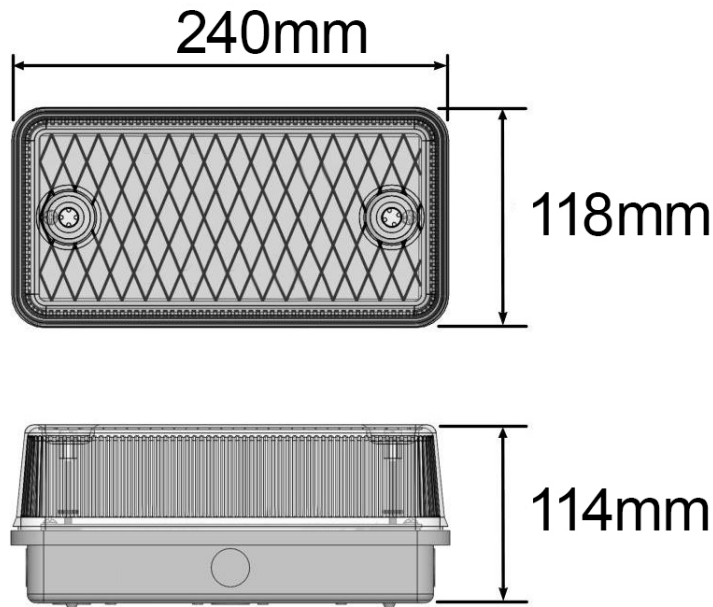

The Star Clear 6W is a tough and robust rectangular IP65 rated bulkhead luminaire.

Manufactured with an aluminium body and a high impact prismatic polycarbonate lens which is shatter-proof, weather resistant and UV stabilised.

The Star Clear comes with security fixing screws and cover key for additional security.

Star Clear 6W - LED Bulkhead

Wall Mounted Lighting

Features & Benefits

- LED rating 660lm (4K & 6K).
- LED rating 558lm (3K).
- Luminaire flux 561lm (4K & 6K).
- Luminaire flux 475lm (3K).
- Total wattage 6W.
- Warm White (3K), Neutral White (4K) and Cool White (6K) colour temperature options.
- IP65 / IK08 rated.
- -20 to +40°C operating temperature (Emergency 0 to +40°C).
- Long life span > 100,000hrs.
- High power LED and Osram Driver.
- UV stabilised polycarbonate lens for subtle diffused lighting.
- Tamper proof fixings for increased vandal resistance.
- Manufactured with aluminium body to provide tough and robust solution.
- High Impact UV stabilised prismatic polycarbonate lens.
- Rear or side cable entry.

Light Conditions

Dark Conditions

Applications

-  Passage Ways
-  Buildings
-  Car Parks
-  Walkways
-  Security
-  Stairwells

Kelvin Options

Painted Options

Dimensions

Specifications

Legend: **Std** = Standard. **3K** = Warm White (3000K). **4K** = Neutral White (4000K). **6K** = Cool White (6000K).

Photometric Data

To access our photometric data, visit: bit.ly/3BaSfio.

Gemma Lighting Ltd,
Unit 3, Marshlands Spur, Farlington,
Portsmouth, Hampshire, UK, PO6 1RX.