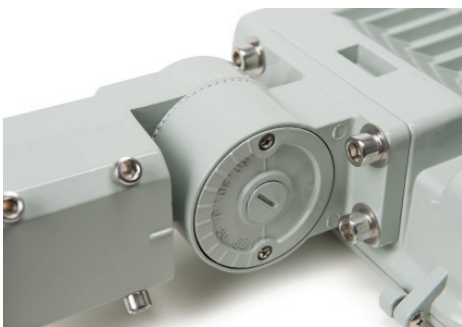

The Majestic 48 XL130 luminaire is a street and area lamp ready for connection to either AC mains power supply or our Mercury solar power management unit, which provides a flexible lighting solution where mains power is not available or desired.

Typically using 70% less energy, this LED street light can significantly reduce energy consumption and cut carbon emissions. Ideal for reducing expenditure and helping with environmental issues.

The Majestic 48's applications range from lighting roads to car parks, pathways and public areas.

Majestic 48 XL130

Street Lighting

Features

- High lumen output.
- Achieves energy savings of up to 70% in comparison to traditional solutions.
- Minimal light pollution.
- Low maintenance.
- Factory fitted photocell option.
- Long life span > 100,000hrs.
- High Quality - UK Made