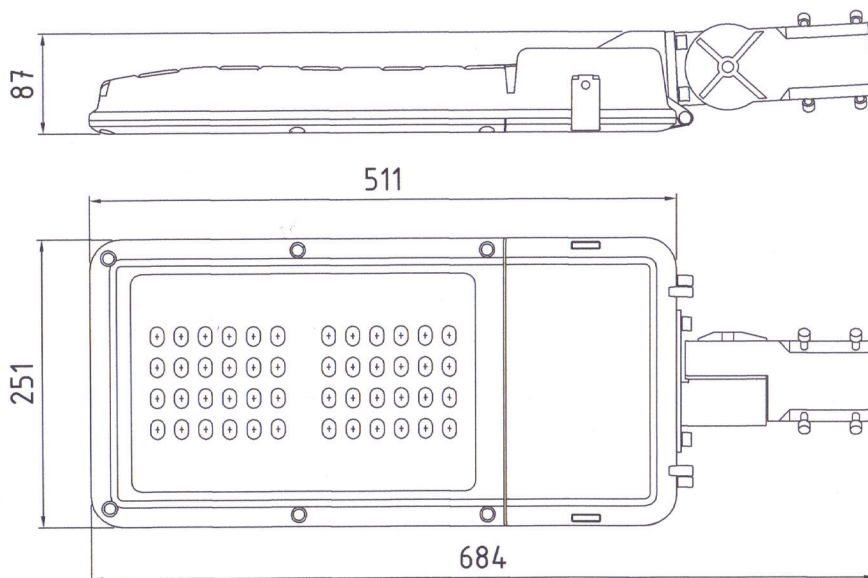

Applications

- Roads
- Railway Stations
- Parks & Gardens
- Residential
- Shopping Precincts
- Security

Specifications

	Cool White	Neutral White
Product Code (Standard)	M48-A001 - (34/60/76)	M48-A301 - (34/60/76)
Product Code (Standard + Mini Photocell)	M48-A003 - (34/60/76)	M48-A303 - (34/60/76)
Power Consumption LED's	54.72 Watts	54.72 Watts
Power Consumption Driver	3.98 Watts	3.98 Watts
Total Power Consumption	58.70 Watts	58.70 Watts
Nominal Voltage	200 - 240Vac	200 - 240Vac
Input Frequency	50 - 60Hz	50 - 60Hz
Light Source	1.14 W High Power LED	1.14 W High Power LED
LED QTY	48	48
Total LED Output @ 350ma	6240 lm	6240 lm
Colour Temp (K)	5800 - 6300 degrees K	3800 - 4300 degrees K
CRI	Ra>70	Ra>75
Power Supply - Efficiency (Typ.)	89.5%	89.5%
Power Supply - Power Factor (Typ.)	PF>0.95/230VAC	PF>0.95/230VAC
Operating Temperature	-30 degrees C to +50 degrees C	-30 degrees C to +50 degrees C
LED Lifespan	100,000 Hours	100,000 Hours
Working Humidity	0 ~ 95%	0 ~ 95%
Turn on time	100ns	100ns
Product Size (mm)	251mm (W) x 684mm (D) x 87mm (H)	251mm (W) x 684mm (D) x 87mm (H)
Unit colour	RAL 9006 (Standard)	RAL 9006 (Standard)
Net Weight	9.0 Kg	9.0 Kg
Mounting	-34 (34mm dia spigot) -60 (60mm dia spigot) -76 (76mm dia spigot)	-34 (34mm dia spigot) -60 (60mm dia spigot) -76 (76mm dia spigot)
Protection Rate	IP66	IP66
Certification	RoHS, CE	RoHS, CE
Warranty	3 year	3 year