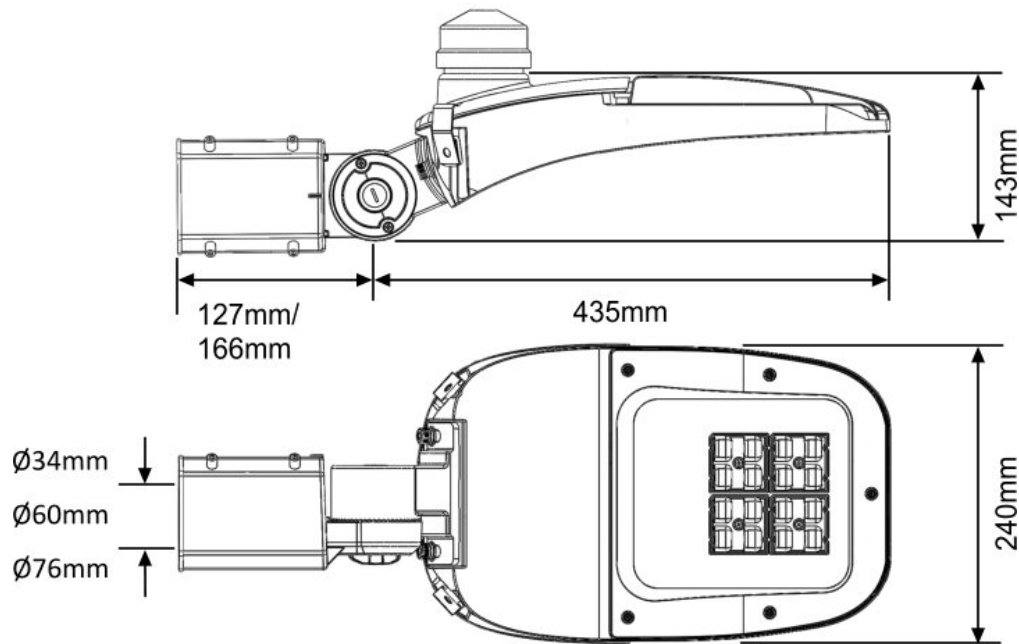

Specifications

Farlington 20W

Item Number	Description	Light Source	LED Rating (lm)	Total Wattage(W)	Colour Name	CCT (K)	CRI	Voltage	Drive Current	Luminaire Flux (lm)	Luminaire Efficacy (lm/W)	Kg	Unit Colour	Spigot Size (mm)	
Standard - 6K															
F20-A3C-00G-34	Farlington-20W-LED-AC-6K-Std-Grey-34mm	LED	2,640	20	CW	6K	Ra>70	220-240	350	2,323	116	6.0	Grey	34	
F20-A3C-00G-60	Farlington-20W-LED-AC-6K-Std-Grey-60mm	LED	2,640	20	CW	6K	Ra>70	220-240	350	2,323	116	6.0	Grey	60	
F20-A3C-00G-76	Farlington-20W-LED-AC-6K-Std-Grey-76mm	LED	2,640	20	CW	6K	Ra>70	220-240	350	2,323	116	6.0	Grey	76	
Standard - 4K															
F20-A3N-00G-34	Farlington-20W-LED-AC-4K-Std-Grey-34mm	LED	2,640	20	NW	4K	Ra>70	220-240	350	2,323	116	6.0	Grey	34	
F20-A3N-00G-60	Farlington-20W-LED-AC-4K-Std-Grey-60mm	LED	2,640	20	NW	4K	Ra>70	220-240	350	2,323	116	6.0	Grey	60	
F20-A3N-00G-76	Farlington-20W-LED-AC-4K-Std-Grey-76mm	LED	2,640	20	NW	4K	Ra>70	220-240	350	2,323	116	6.0	Grey	76	
Standard - 3K															
F20-A3W-00G-34	Farlington-20W-LED-AC-3K-Std-Grey-34mm	LED	2,234	20	WW	3K	Ra>80	220-240	350	1,966	98	6.0	Grey	34	
F20-A3W-00G-60	Farlington-20W-LED-AC-3K-Std-Grey-60mm	LED	2,234	20	WW	3K	Ra>80	220-240	350	1,966	98	6.0	Grey	60	
F20-A3W-00G-76	Farlington-20W-LED-AC-3K-Std-Grey-76mm	LED	2,234	20	WW	3K	Ra>80	220-240	350	1,966	98	6.0	Grey	76	
Standard - Nema Socket - 6K															
F20-A3C-05G-34	Farlington-20W-LED-AC-6K-Std-Nema Socket-Grey-34mm	LED	2,640	20	CW	6K	Ra>70	220-240	350	2,323	116	6.0	Grey	34	
F20-A3C-05G-60	Farlington-20W-LED-AC-6K-Std-Nema Socket-Grey-60mm	LED	2,640	20	CW	6K	Ra>70	220-240	350	2,323	116	6.0	Grey	60	
F20-A3C-05G-76	Farlington-20W-LED-AC-6K-Std-Nema Socket-Grey-76mm	LED	2,640	20	CW	6K	Ra>70	220-240	350	2,323	116	6.0	Grey	76	
Standard - Nema Socket - 4K															
F20-A3N-05G-34	Farlington-20W-LED-AC-4K-Std-Nema Socket-Grey-34mm	LED	2,640	20	NW	4K	Ra>70	220-240	350	2,323	116	6.0	Grey	34	
F20-A3N-05G-60	Farlington-20W-LED-AC-4K-Std-Nema Socket-Grey-60mm	LED	2,640	20	NW	4K	Ra>70	220-240	350	2,323	116	6.0	Grey	60	
F20-A3N-05G-76	Farlington-20W-LED-AC-4K-Std-Nema Socket-Grey-76mm	LED	2,640	20	NW	4K	Ra>70	220-240	350	2,323	116	6.0	Grey	76