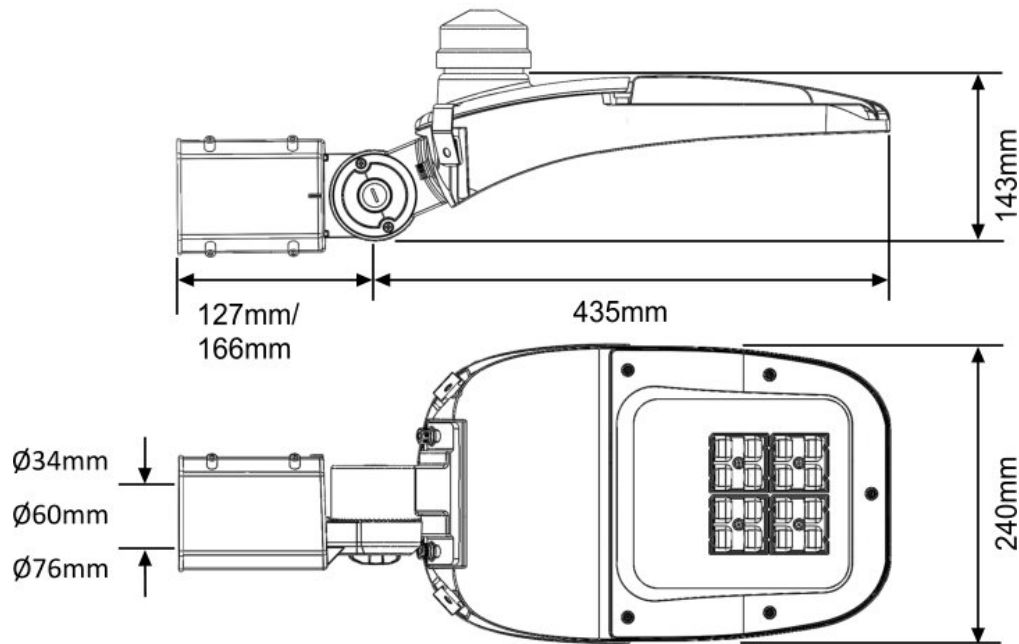

Specifications

Farlington 30W

Item Number	Description	Light Source	LED Rating (lm)	Total Wattage(W)	Colour Name	CCT (K)	CRI	Voltage	Drive Current	Luminaire Flux (lm)	Luminaire Efficacy (lm/W)	Kg	Unit Colour	Spigot Size (mm)	
Standard - 6K															
F30-A5C-00G-34	Farlington-30W-LED-AC-6K-Std-Grey-34mm	LED	3,920	30	CW	6K	Ra>70	220-240	525	3,450	115	6.0	Grey	34	
F30-A5C-00G-60	Farlington-30W-LED-AC-6K-Std-Grey-60mm	LED	3,920	30	CW	6K	Ra>70	220-240	525	3,450	115	6.0	Grey	60	
F30-A5C-00G-76	Farlington-30W-LED-AC-6K-Std-Grey-76mm	LED	3,920	30	CW	6K	Ra>70	220-240	525	3,450	115	6.0	Grey	76	
Standard - 4K															
F30-A5N-00G-34	Farlington-30W-LED-AC-4K-Std-Grey-34mm	LED	3,920	30	NW	4K	Ra>70	220-240	525	3,450	115	6.0	Grey	34	
F30-A5N-00G-60	Farlington-30W-LED-AC-4K-Std-Grey-60mm	LED	3,920	30	NW	4K	Ra>70	220-240	525	3,450	115	6.0	Grey	60	
F30-A5N-00G-76	Farlington-30W-LED-AC-4K-Std-Grey-76mm	LED	3,920	30	NW	4K	Ra>70	220-240	525	3,450	115	6.0	Grey	76	
Standard - 3K															
F30-A5W-00G-34	Farlington-30W-LED-AC-3K-Std-Grey-34mm	LED	3,317	30	WW	3K	Ra>80	220-240	525	2,919	97	6.0	Grey	34	
F30-A5W-00G-60	Farlington-30W-LED-AC-3K-Std-Grey-60mm	LED	3,317	30	WW	3K	Ra>80	220-240	525	2,919	97	6.0	Grey	60	
F30-A5W-00G-76	Farlington-30W-LED-AC-3K-Std-Grey-76mm	LED	3,317	30	WW	3K	Ra>80	220-240	525	2,919	97	6.0	Grey	76	
Standard - Nema Socket - 6K															
F30-A5C-05G-34	Farlington-30W-LED-AC-6K-Std-Nema Socket-Grey-34mm	LED	3,920	30	CW	6K	Ra>70	220-240	525	3,450	115	6.0	Grey	34	
F30-A5C-05G-60	Farlington-30W-LED-AC-6K-Std-Nema Socket-Grey-60mm	LED	3,920	30	CW	6K	Ra>70	220-240	525	3,450	115	6.0	Grey	60	
F30-A5C-05G-76	Farlington-30W-LED-AC-6K-Std-Nema Socket-Grey-76mm	LED	3,920	30	CW	6K	Ra>70	220-240	525	3,450	115	6.0	Grey	76	
Standard - Nema Socket - 4K															
F30-A5N-05G-34	Farlington-30W-LED-AC-4K-Std-Nema Socket-Grey-34mm	LED	3,920	30	NW	4K	Ra>70	220-240	525	3,450	115	6.0	Grey	34	
F30-A5N-05G-60	Farlington-30W-LED-AC-4K-Std-Nema Socket-Grey-60mm	LED	3,920	30	NW	4K	Ra>70	220-240	525	3,450	115	6.0	Grey	60	
F30-A5N-05G-76	Farlington-30W-LED-AC-4K-Std-Nema Socket-Grey-76mm	LED	3,920	30	NW	4K	Ra>70	220-240	525	3,450	115	6.0	Grey	76