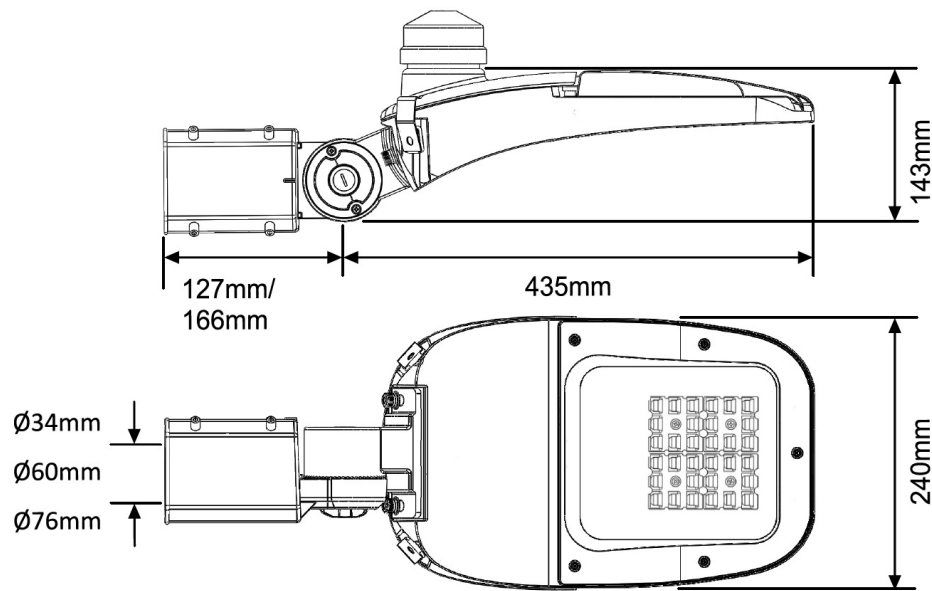

Specifications

Farlington 60W

Item Number	Description	Light Source	LED Rating (lm)	Total Wattage(W)	Colour Name	CCT (K)	CRI	Voltage	Drive Current	Luminaire Flux (lm)	Luminaire Efficacy (lm/W)	Kg	Unit Colour (RAL)	Spigot Size (mm)	
Standard - 6K															
F60-A6C-00G-34	Farlington-60W-LED-AC-6K-Std-Grey-34mm	LED	8,832	60	CW	6K	Ra>70	220-240	600	7,905	132	6.0	Grey	34	
F60-A6C-00G-60	Farlington-60W-LED-AC-6K-Std-Grey-60mm	LED	8,832	60	CW	6K	Ra>70	220-240	600	7,905	132	6.0	Grey	60	
F60-A6C-00G-76	Farlington-60W-LED-AC-6K-Std-Grey-76mm	LED	8,832	60	CW	6K	Ra>70	220-240	600	7,905	132	6.0	Grey	76	
Standard - 4K															
F60-A6N-00G-34	Farlington-60W-LED-AC-4K-Std-Grey-34mm	LED	8,832	60	NW	4K	Ra>70	220-240	600	7,905	132	6.0	Grey	34	
F60-A6N-00G-60	Farlington-60W-LED-AC-4K-Std-Grey-60mm	LED	8,832	60	NW	4K	Ra>70	220-240	600	7,905	132	6.0	Grey	60	
F60-A6N-00G-76	Farlington-60W-LED-AC-4K-Std-Grey-76mm	LED	8,832	60	NW	4K	Ra>70	220-240	600	7,905	132	6.0	Grey	76	
Standard - 3K															
F60-A6W-00G-34	Farlington-60W-LED-AC-3K-Std-Grey-34mm	LED	7,472	60	WW	3K	Ra>80	220-240	600	6,687	111	6.0	Grey	34	
F60-A6W-00G-60	Farlington-60W-LED-AC-3K-Std-Grey-60mm	LED	7,472	60	WW	3K	Ra>80	220-240	600	6,687	111	6.0	Grey	60	
F60-A6W-00G-76	Farlington-60W-LED-AC-3K-Std-Grey-76mm	LED	7,472	60	WW	3K	Ra>80	220-240	600	6,687	111	6.0	Grey	76	
Standard - Nema Socket - 6K															
F60-A6C-05G-34	Farlington-60W-LED-AC-6K-Std-Nema Socket-Grey-34mm	LED	8,832	60	CW	6K	Ra>70	220-240	600	7,905	132	6.0	Grey	34	
F60-A6C-05G-60	Farlington-60W-LED-AC-6K-Std-Nema Socket-Grey-60mm	LED	8,832	60	CW	6K	Ra>70	220-240	600	7,905	132	6.0	Grey	60	
F60-A6C-05G-76	Farlington-60W-LED-AC-6K-Std-Nema Socket-Grey-76mm	LED	8,832	60	CW	6K	Ra>70	220-240	600	7,905	132	6.0	Grey	76	
Standard - Nema Socket - 4K															
F60-A6N-05G-34	Farlington-60W-LED-AC-4K-Std-Nema Socket-Grey-34mm	LED	8,832	60	NW	4K	Ra>70	220-240	600	7,905	132	6.0	Grey	34	
F60-A6N-05G-60	Farlington-60W-LED-AC-4K-Std-Nema Socket-Grey-60mm	LED	8,832	60	NW	4K	Ra>70	220-240	600	7,905	132	6.0	Grey	60	
F60-A6N-05G-76	Farlington-60W-LED-AC-4K-Std-Nema Socket-Grey-76mm	LED	8,832	60	NW	4K	Ra>70	220-240	600	7,905	132	6.0	Grey	76