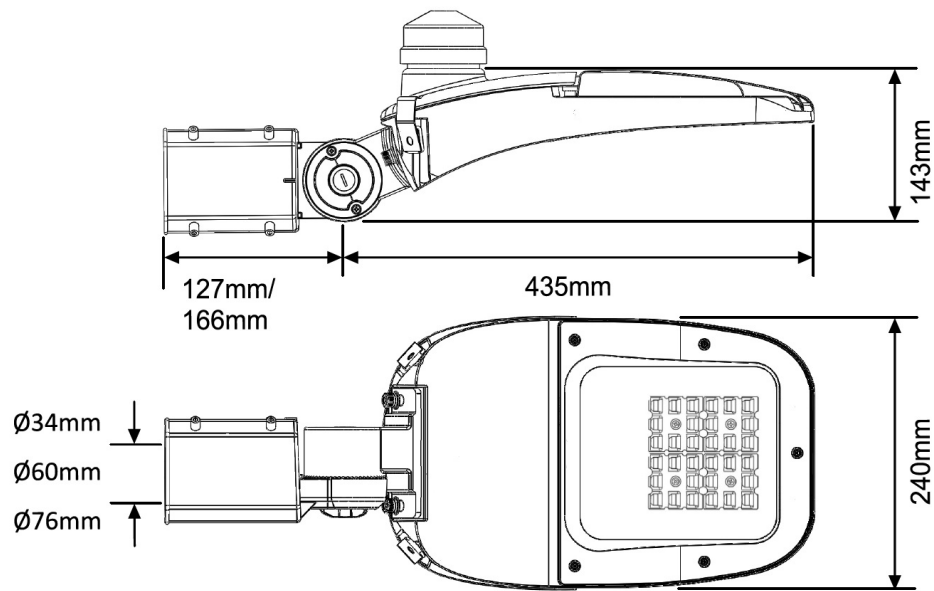

Specifications

Farlington 70W

Item Number	Description	Light Source	LED Rating (lm)	Total Wattage(W)	Colour Name	CCT (K)	CRI	Voltage	Drive Current	Luminaire Flux (lm)	Luminaire Efficacy (lm/W)	Kg	Unit Colour (RAL)	Spigot Size (mm)	
Standard - 6K															
F70-A7C-00G-34	Farlington-70W-LED-AC-6K-Std-Grey-34mm	LED	10,336	70	CW	6K	Ra>70	220-240	700	9,251	132	6.0	Grey	34	
F70-A7C-00G-60	Farlington-70W-LED-AC-6K-Std-Grey-60mm	LED	10,336	70	CW	6K	Ra>70	220-240	700	9,251	132	6.0	Grey	60	
F70-A7C-00G-76	Farlington-70W-LED-AC-6K-Std-Grey-76mm	LED	10,336	70	CW	6K	Ra>70	220-240	700	9,251	132	6.0	Grey	76	
Standard - 4K															
F70-A7N-00G-34	Farlington-70W-LED-AC-4K-Std-Grey-34mm	LED	10,336	70	NW	4K	Ra>70	220-240	700	9,251	132	6.0	Grey	34	
F70-A7N-00G-60	Farlington-70W-LED-AC-4K-Std-Grey-60mm	LED	10,336	70	NW	4K	Ra>70	220-240	700	9,251	132	6.0	Grey	60	
F70-A7N-00G-76	Farlington-70W-LED-AC-4K-Std-Grey-76mm	LED	10,336	70	NW	4K	Ra>70	220-240	700	9,251	132	6.0	Grey	76	
Standard - 3K															
F70-A7W-00G-34	Farlington-70W-LED-AC-3K-Std-Grey-34mm	LED	8,744	70	WW	3K	Ra>80	220-240	700	7,826	112	6.0	Grey	34	
F70-A7W-00G-60	Farlington-70W-LED-AC-3K-Std-Grey-60mm	LED	8,744	70	WW	3K	Ra>80	220-240	700	7,826	112	6.0	Grey	60	
F70-A7W-00G-76	Farlington-70W-LED-AC-3K-Std-Grey-76mm	LED	8,744	70	WW	3K	Ra>80	220-240	700	7,826	112	6.0	Grey	76	
Standard - Nema Socket - 6K															
F70-A7C-05G-34	Farlington-70W-LED-AC-6K-Std-Nema Socket-Grey-34mm	LED	10,336	70	CW	6K	Ra>70	220-240	700	9,251	132	6.0	Grey	34	
F70-A7C-05G-60	Farlington-70W-LED-AC-6K-Std-Nema Socket-Grey-60mm	LED	10,336	70	CW	6K	Ra>70	220-240	700	9,251	132	6.0	Grey	60	
F70-A7C-05G-76	Farlington-70W-LED-AC-6K-Std-Nema Socket-Grey-76mm	LED	10,336	70	CW	6K	Ra>70	220-240	700	9,251	132	6.0	Grey	76	
Standard - Nema Socket - 4K															
F70-A7N-05G-34	Farlington-70W-LED-AC-4K-Std-Nema Socket-Grey-34mm	LED	10,336	70	NW	4K	Ra>70	220-240	700	9,251	132	6.0	Grey	34	
F70-A7N-05G-60	Farlington-70W-LED-AC-4K-Std-Nema Socket-Grey-60mm	LED	10,336	70	NW	4K	Ra>70	220-240	700	9,251	132	6.0	Grey	60	
F70-A7N-05G-76	Farlington-70W-LED-AC-4K-Std-Nema Socket-Grey-76mm	LED	10,336	70	NW	4K	Ra>70	220-240	700	9,251	132	6.0	Grey	76