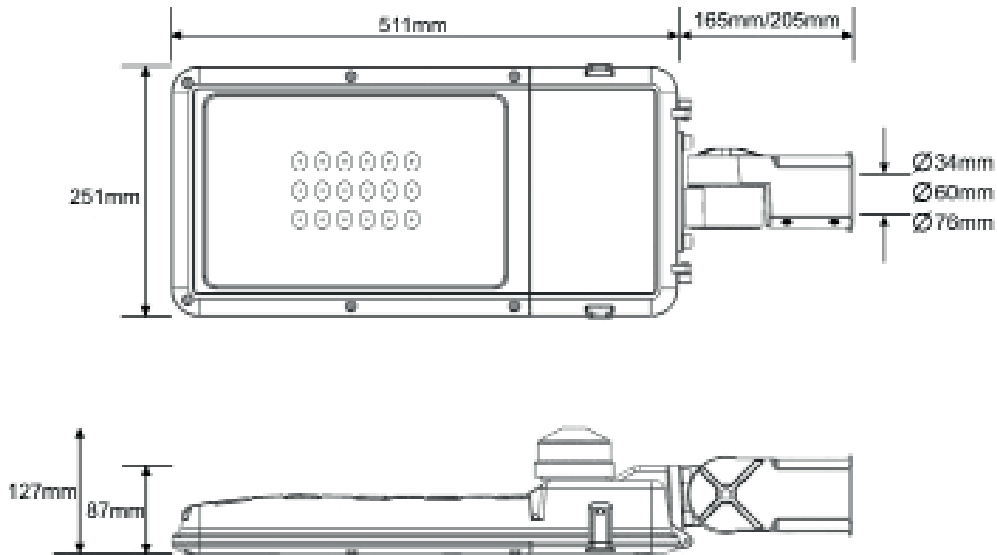

Specifications

Majestic 30W

Item Number	Description	Light Source	LED Rating (lm)	Total Wattage(W)	Colour Name	CCT (K)	CRI	Voltage	Drive Current	Luminaire Flux (lm)	Luminaire Efficacy (lm/W)	Kg	Unit Colour	Spigot Size (mm)
Standard-Grey-6K														
MJ30-A5C-00G-34	Majestic-30W-LED-AC-6K-Std-Grey-34mm	LED	3,792	30	CW	6K	Ra>70	220-240	500	3,337	111	7.9	Grey	34
MJ30-A5C-00G-60	Majestic-30W-LED-AC-6K-Std-Grey-60mm	LED	3,792	30	CW	6K	Ra>70	220-240	500	3,337	111	7.9	Grey	60
MJ30-A5C-00G-76	Majestic-30W-LED-AC-6K-Std-Grey-76mm	LED	3,792	30	CW	6K	Ra>70	220-240	500	3,337	111	7.9	Grey	76
Standard-Grey-4K														
MJ30-A5N-00G-34	Majestic-30W-LED-AC-4K-Std-Grey-34mm	LED	3,792	30	NW	4K	Ra>70	220-240	500	3,337	111	7.9	Grey	34
MJ30-A5N-00G-60	Majestic-30W-LED-AC-4K-Std-Grey-60mm	LED	3,792	30	NW	4K	Ra>70	220-240	500	3,337	111	7.9	Grey	60
MJ30-A5N-00G-76	Majestic-30W-LED-AC-4K-Std-Grey-76mm	LED	3,792	30	NW	4K	Ra>70	220-240	500	3,337	111	7.9	Grey	76
Standard-Grey-3K														
MJ30-A5W-00G-34	Majestic-30W-LED-AC-3K-Std-Grey-34mm	LED	3,208	30	WW	3K	Ra>80	220-240	500	2,823	94	7.9	Grey	34
MJ30-A5W-00G-60	Majestic-30W-LED-AC-3K-Std-Grey-60mm	LED	3,208	30	WW	3K	Ra>80	220-240	500	2,823	94	7.9	Grey	60
MJ30-A5W-00G-76	Majestic-30W-LED-AC-3K-Std-Grey-76mm	LED	3,208	30	WW	3K	Ra>80	220-240	500	2,823	94	7.9	Grey	76
Standard-Black-6K														
MJ30-A5C-00B-34	Majestic-30W-LED-AC-6K-Std-Black-34mm	LED	3,792	30	CW	6K	Ra>70	220-240	500	3,337	111	7.9	Black	34
MJ30-A5C-00B-60	Majestic-30W-LED-AC-6K-Std-Black-60mm	LED	3,792	30	CW	6K	Ra>70	220-240	500	3,337	111	7.9	Black	60
MJ30-A5C-00B-76	Majestic-30W-LED-AC-6K-Std-Black-76mm	LED	3,792	30	CW	6K	Ra>70	220-240	500	3,337	111	7.9	Black	76