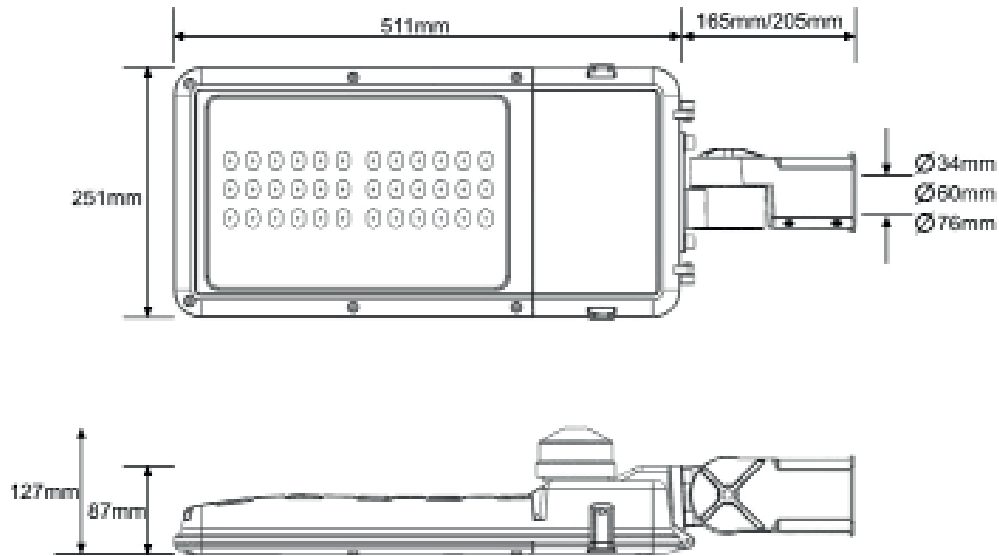

Applications

- Roads
- Residential
- Railway Stations
- Shopping Precincts
- Parks & Gardens
- Security

Specifications

Majestic 60W

Item Number	Description	Light Source	LED Rating (lm)	Total Wattage(W)	Colour Name	CCT (K)	CRI	Voltage	Drive Current	Luminaire Flux (lm)	Luminaire Efficacy (lm/W)	Kg	Unit Colour	Spigot Size (mm)
Standard-Grey-6K														
MJ60-A5C-00G-34	Majestic-60W-LED-AC-6K-Std-Grey-34mm	LED	8,532	60	CW	6K	Ra>70	220-240	500	7,508	125	7.9	Grey	34
MJ60-A5C-00G-60	Majestic-60W-LED-AC-6K-Std-Grey-60mm	LED	8,532	60	CW	6K	Ra>70	220-240	500	7,508	125	7.9	Grey	60
MJ60-A5C-00G-76	Majestic-60W-LED-AC-6K-Std-Grey-76mm	LED	8,532	60	CW	6K	Ra>70	220-240	500	7,508	125	7.9	Grey	76
Standard-Grey-4K														
MJ60-A5N-00G-34	Majestic-60W-LED-AC-4K-Std-Grey-34mm	LED	8,532	60	NW	4K	Ra>70	220-240	500	7,508	125	7.9	Grey	34
MJ60-A5N-00G-60	Majestic-60W-LED-AC-4K-Std-Grey-60mm	LED	8,532	60	NW	4K	Ra>70	220-240	500	7,508	125	7.9	Grey	60
MJ60-A5N-00G-76	Majestic-60W-LED-AC-4K-Std-Grey-76mm	LED	8,532	60	NW	4K	Ra>70	220-240	500	7,508	125	7.9	Grey	76
Standard-Grey-3K														
MJ60-A5W-00G-34	Majestic-60W-LED-AC-3K-Std-Grey-34mm	LED	7,218	60	WW	3K	Ra>80	220-240	500	6,352	106	7.9	Grey	34
MJ60-A5W-00G-60	Majestic-60W-LED-AC-3K-Std-Grey-60mm	LED	7,218	60	WW	3K	Ra>80	220-240	500	6,352	106	7.9	Grey	60
MJ60-A5W-00G-76	Majestic-60W-LED-AC-3K-Std-Grey-76mm	LED	7,218	60	WW	3K	Ra>80	220-240	500	6,352	106	7.9	Grey	76
Standard-Black-6K														
MJ60-A5C-00B-34	Majestic-60W-LED-AC-6K-Std-Black-34mm	LED	8,532	60	CW	6K	Ra>70	220-240	500	7,508	125	7.9	Black	34
MJ60-A5C-00B-60	Majestic-60W-LED-AC-6K-Std-Black-60mm	LED	8,532	60	CW	6K	Ra>70	220-240	500	7,508	125	7.9	Black	60
MJ60-A5C-00B-76	Majestic-60W-LED-AC-6K-Std-Black-76mm	LED	8,532	60	CW	6K	Ra>70	220-240	500	7,508	125	7.9	Black	76