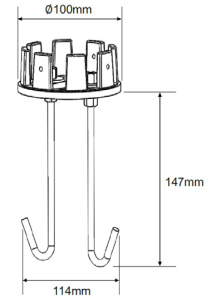

Applications

- Prestigious Grounds
- Walk Ways
- Car Parks
- Security
- Parks and Gardens
- Amenity Areas

Dimensions

Fixing Options

FIX-0430

FIX-0431

Specifications

Sandringham 5W