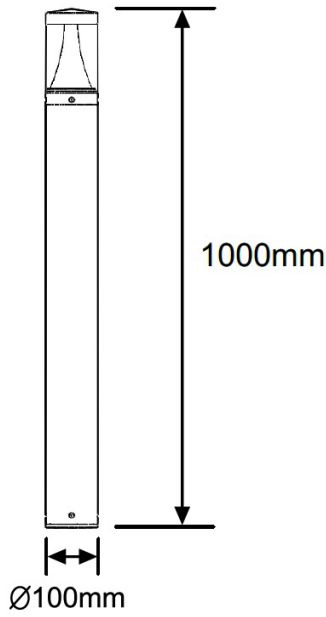

Dimensions