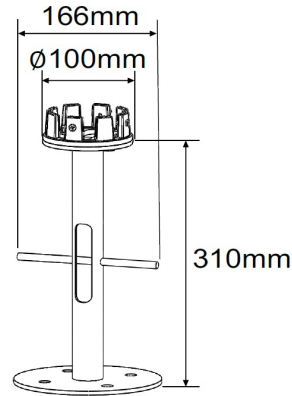

Fixing Options

FIX-0430